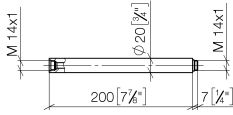

Extension for shower with fixed riser 200 mm - Brushed Champagne (22kt Gold)

IMO

12 120 970

Extension for shower with fixed riser 200 mm - Brushed Champagne (22kt Gold)

IMO

12 120 970
mm [inches]

12 120 970
Parts for other
finishes can be found
here: Brushed Light
Gold

Spare parts list

No.	Item Number	Name	Quantity used	Delivery time
1	90 14 10 011 00 90	seal	1	2
2	09 24 04 180-46	extension	1	30