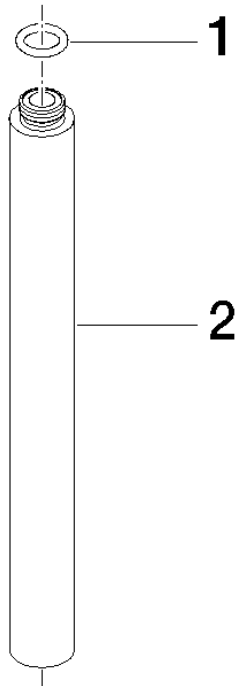

Extension for shower with fixed riser 200 mm - Brushed Champagne (22kt Gold)

IMO

12 120 970

	Brushed Champagne (22kt Gold)	12 120 970-46
	Brushed Light Gold	12 120 970-27

Fits: IMO, LULU, MADISON, MEM, TARA, CL.1, LISSÉ, VAIA, META, CYO

Extension for shower with fixed riser 200 mm - Brushed Champagne (22kt Gold)

IMO

12 120 970

Extension for shower with fixed riser 200 mm - Brushed Champagne (22kt Gold)

IMO

12 120 970
mm [inches]

12 120 970
Parts for other
finishes can be found
here: Brushed Light
Gold

Spare parts list

No.	Item Number	Name	Quantity used	Delivery time
1	90 14 10 011 00 90	seal	1	2
2	09 24 04 180-46	extension	1	30